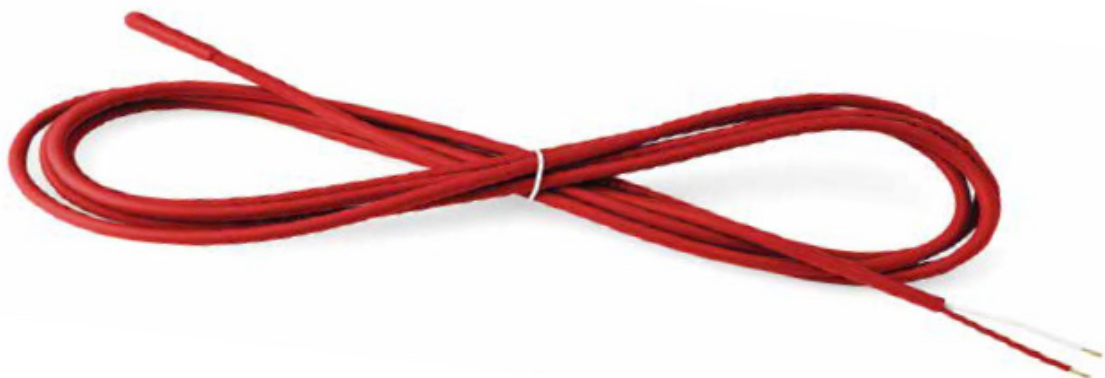

VARMEKABLER

**VARMEKABEL
CDLX**

CDLX

The series heating cable CDLx is usually installed in domestic and industrial refrigeration and air conditioning appliances. The vulcanized joint and the built in cold part provide the cable with a waterproof structure, so as to allow its installation directly inside the pipelines. It is supplied already cut to measure and ready to use: its length cannot be shortened by the end user.

GENERAL TECHNICAL FEATURES:

- Supply voltage: from 1.5V to 400V
- Power: from 5W/m to 80W/m
- External diameter: 5,5mm ± 0,2mm (excluding the vulcanized joint)
- Insulation: silicone (standard models available according to table)
- Minimum bending radius: 15mm
- Operating temperatures: from -60°C to + 200°C
- Length of heating and cold parts customizable on request
- Metal braiding and grounding wire available on request
- Available certifications: EC
- Produced and tested according to the EN60335 standard.
- Compliance with the 2014/35/EU directive
- Different insulation materials and diameters may be produced on request and after a feasibility check is performed

* The 40W/m power is recommended for installation on plastic pipes while the 50W/m power is recommended for metal pipes.

ELVARME

VORES PRODUKTSORTIMENT INKLUDERER:

FLEXTAPE

ELPATRONER

VARMEKABEL STYRING

AIR WARMERS