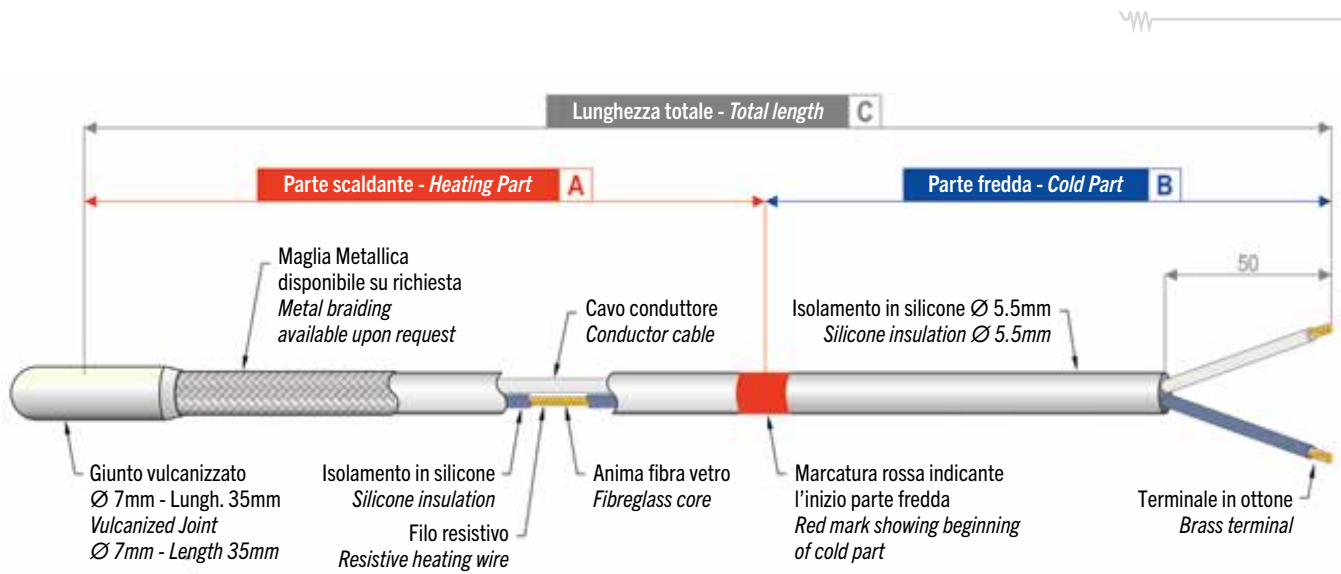

VARMEKABLER

**VARMEKABEL
CDLX**

CDLX

The series heating cable CDLx is usually installed in domestic and industrial refrigeration and air conditioning appliances. The vulcanized joint and the built in cold part provide the cable with a waterproof structure, so as to allow its installation directly inside the pipelines. It is supplied already cut to measure and ready to use: its length cannot be shortened by the end user.

GENERAL TECHNICAL FEATURES:

- Supply voltage: from 1.5V to 400V
- Power: from 5W/m to 80W/m
- External diameter: 5,5mm ± 0,2mm (excluding the vulcanized joint)
- Insulation: silicone (standard models available according to table)
- Minimum bending radius: 15mm
- Operating temperatures: from -60°C to + 200°C
- Length of heating and cold parts customizable on request
- Metal braiding and grounding wire available on request
- Available certifications: EC
- Produced and tested according to the EN60335 standard.
- Compliance with the 2014/35/EU directive
- Different insulation materials and diameters may be produced on request and after a feasibility check is performed

CDLX

STANDARD MODELS AVAILABLE (SILICONE INSULATION)

SUPPLY VOLTAGE	*40W/m	*50W/m	HEATING PART MM	COLD PART MM	TOTAL LENGTH MM
220/240	40	50	1000	1000	2000
220/240	60	75	1500	1000	2500
220/240	80	100	2000	1000	3000
220/240	100	125	2500	1000	3500
220/240	120	150	3000	1000	4000
220/240	160	200	4000	1000	5000
220/240	200	250	5000	1000	6000
220/240	240	300	6000	1000	7000

* The 40W/m power is recommended for installation on plastic pipes while the 50W/m power is recommended for metal pipes.

ELVARME

VORES PRODUKTSORTIMENT INKLUDERER:

FLEXTAPE

ELPATRONER

VARMEKABEL STYRING

AIR WARMERS