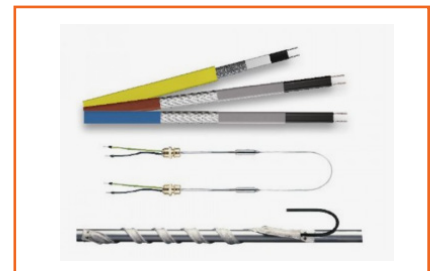

VARMEKABLER