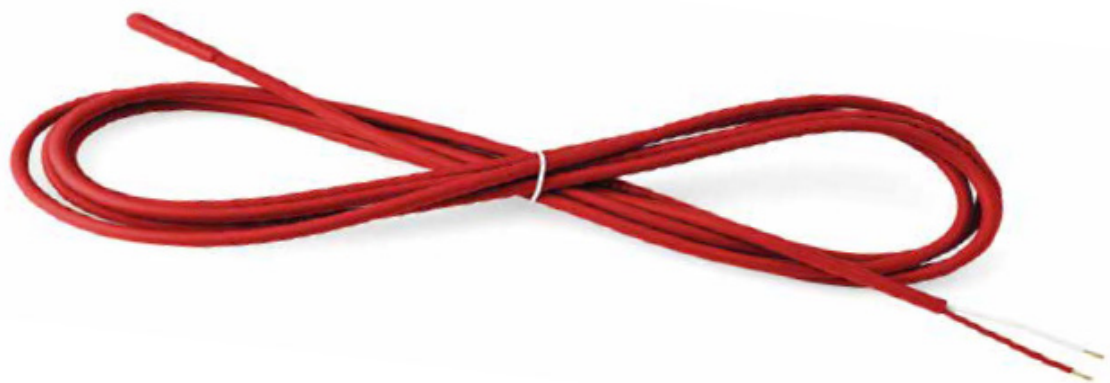

VARMEKABLER

**VARMEKABEL
CDLX**

CDLX

The series heating cable CDLx is usually installed in domestic and industrial refrigeration and air conditioning appliances. The vulcanized joint and the built in cold part provide the cable with a waterproof structure, so as to allow its installation directly inside the pipelines. It is supplied already cut to measure and ready to use: its length cannot be shortened by the end user.

GENERAL TECHNICAL FEATURES:

- Supply voltage: from 1.5V to 400V
- Power: from 5W/m to 80W/m
- External diameter: 5,5mm ± 0,2mm (excluding the vulcanized joint)
- Insulation: silicone (standard models available according to table)
- Minimum bending radius: 15mm
- Operating temperatures: from -60°C to + 200°C
- Length of heating and cold parts customizable on request
- Metal braiding and grounding wire available on request
- Available certifications: EC
- Produced and tested according to the EN60335 standard.
- Compliance with the 2014/35/EU directive
- Different insulation materials and diameters may be produced on request and after a feasibility check is performed

CDLX

STANDARD MODELS AVAILABLE (SILICONE INSULATION)

SUPPLY VOLTAGE	*40W/m	*50W/m	HEATING PART MM	COLD PART MM	TOTAL LENGTH MM
220/240	40	50	1000	1000	2000
220/240	60	75	1500	1000	2500
220/240	80	100	2000	1000	3000
220/240	100	125	2500	1000	3500
220/240	120	150	3000	1000	4000
220/240	160	200	4000	1000	5000
220/240	200	250	5000	1000	6000
220/240	240	300	6000	1000	7000

* The 40W/m power is recommended for installation on plastic pipes while the 50W/m power is recommended for metal pipes.

ELVARME

VORES PRODUKTSORTIMENT INKLUDERER:

FLEXTAPE

ELPATRONER

VARMEKABEL STYRING

AIR WARMERS