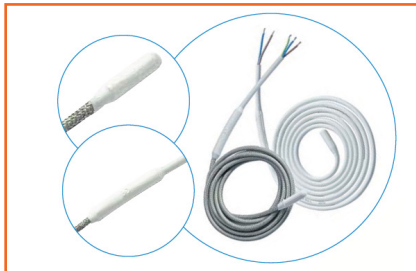

VARMEKABLER

**VARMEKABEL
CDLX**

CDLX

The series heating cable CDLx is usually installed in domestic and industrial refrigeration and air conditioning appliances. The vulcanized joint and the built in cold part provide the cable with a waterproof structure, so as to allow its installation directly inside the pipelines. It is supplied already cut to measure and ready to use: its length cannot be shortened by the end user.

GENERAL TECHNICAL FEATURES:

- Supply voltage: from 1.5V to 400V
- Power: from 5W/m to 80W/m
- External diameter: 5,5mm ± 0,2mm (excluding the vulcanized joint)
- Insulation: silicone (standard models available according to table)
- Minimum bending radius: 15mm
- Operating temperatures: from -60°C to + 200°C
- Length of heating and cold parts customizable on request
- Metal braiding and grounding wire available on request
- Available certifications: EC
- Produced and tested according to the EN60335 standard.
- Compliance with the 2014/35/EU directive
- Different insulation materials and diameters may be produced on request and after a feasibility check is performed

CDLX

STANDARD MODELS AVAILABLE (SILICONE INSULATION)

SUPPLY VOLTAGE	*40W/m	*50W/m	HEATING PART MM	COLD PART MM	TOTAL LENGTH MM
220/240	40	50	1000	1000	2000
220/240	60	75	1500	1000	2500
220/240	80	100	2000	1000	3000
220/240	100	125	2500	1000	3500
220/240	120	150	3000	1000	4000
220/240	160	200	4000	1000	5000
220/240	200	250	5000	1000	6000
220/240	240	300	6000	1000	7000

* The 40W/m power is recommended for installation on plastic pipes while the 50W/m power is recommended for metal pipes.

ELVARME

VORES PRODUKTSORTIMENT INKLUDERER:

FLEXTAPE

ELPATRONER

VARMEKABEL STYRING

AIR WARMERS