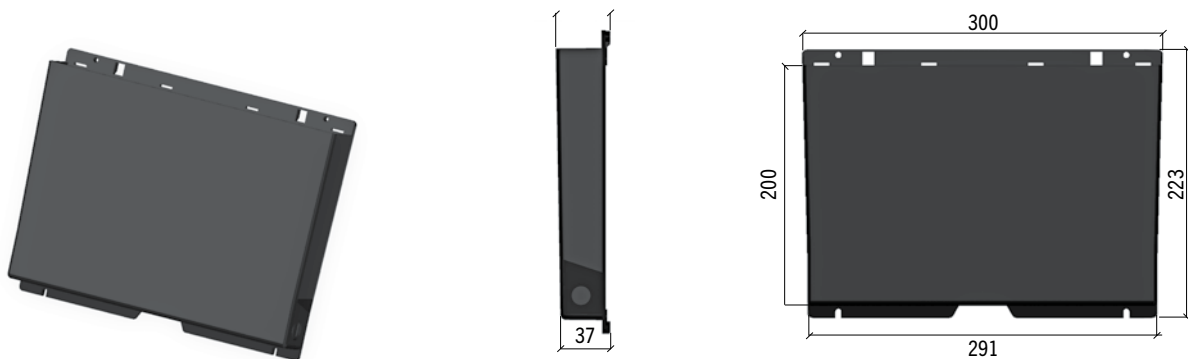

VARMEPATRONER

**VARMEPATRONER
I FORDAMPERBAKKE**

EVAPORATOR TRAY DTHX - SRDTX

Calorflex offers a wide range of evaporator trays made of V0 self-extinguishing plastic and aluminum, which have the aim of collecting the condensate water, which is created during the defrost cycles of refrigerated storage cabinets, refrigerated display cases, fridge counters, etc. Evaporator trays that may be purchased individually without the CPTCx self-regulating cartridge are identified with code DTHx; evaporator trays that may be purchased with self-regulating cartridge heater CPTCx are identified with code SRDTx.

General technical features

- Dimensions: according to table
- Material of plastic trays: polycarbonate resin
- Self-extinguishing properties of plastic trays: compatible with self-extinguishing class V0 according to the UL 94 standard
- Maximum operating temperature of the heater: 180°C
- Maximum operating temperature of the tray: according to table
- Tray capacity: according to table
- Available certifications: EC
- Produced and tested according to the EN60335 standard. Compliance with the 2014/35/EU directive

DTVP0001

DTHP0001

DTHP0003

DTHA0001

DTHA0003

Modelli standard vaschette DTHx - Standard models for trays DTHx

Codice vaschetta DTHx Tray code DTHx	DTVP0001	DTHP0001	DTHP0003	DTHA0001	DTHA0003
Temperatura massima di esercizio <i>Maximum operating temperature</i>	130°C	130°C	130°C	250°C	250°C
Dimensioni mm <i>Dimensions mm</i>	300x37x200	325x200x41	300x154x106,5	300x150x60	280x130x72
Capacità litri <i>Litre capacity</i>	1,65	1,50	2,80	2,40	1,90
Materiale <i>Material</i>	Plastica <i>Plastic</i>	Plastica <i>Plastic</i>	Plastica <i>Plastic</i>	Alluminio <i>Aluminium</i>	Alluminio <i>Aluminium</i>
Installazione <i>Installation</i>	Verticale <i>Vertical</i>	Orizzontale <i>Horizontal</i>	Orizzontale <i>Horizontal</i>	Orizzontale <i>Horizontal</i>	Orizzontale <i>Horizontal</i>