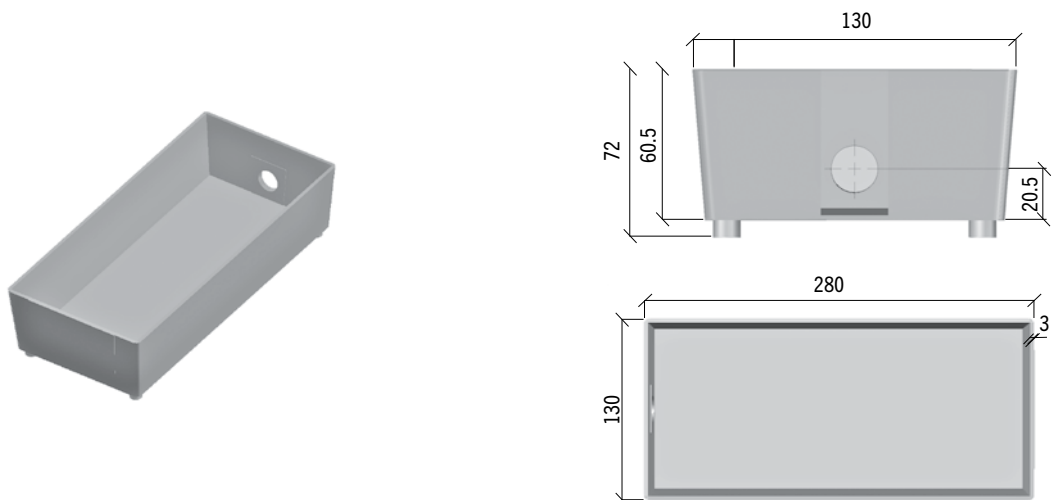

VARMEPATRONER

**VARMEPATRONER
I FORDAMPERBAKKE**

EVAPORATOR TRAY DTHX - SRDTX

Calorflex offers a wide range of evaporator trays made of V0 self-extinguishing plastic and aluminum, which have the aim of collecting the condensate water, which is created during the defrost cycles of refrigerated storage cabinets, refrigerated display cases, fridge counters, etc. Evaporator trays that may be purchased individually without the CPTCx self-regulating cartridge are identified with code DTHx; evaporator trays that may be purchased with self-regulating cartridge heater CPTCx are identified with code SRDTx.

General technical features

- Dimensions: according to table
- Material of plastic trays: polycarbonate resin
- Self-extinguishing properties of plastic trays: compatible with self-extinguishing class V0 according to the UL 94 standard
- Maximum operating temperature of the heater: 180°C
- Maximum operating temperature of the tray: according to table
- Tray capacity: according to table
- Available certifications: EC
- Produced and tested according to the EN60335 standard. Compliance with the 2014/35/EU directive

DTVP0001

DTHP0001

DTHP0003

DTHA0001

DTHA0003

Modelli standard vaschette DTHx - Standard models for trays DTHx

Codice vaschetta DTHx Tray code DTHx	DTVP0001	DTHP0001	DTHP0003	DTHA0001	DTHA0003
Temperatura massima di esercizio <i>Maximum operating temperature</i>	130°C	130°C	130°C	250°C	250°C
Dimensioni mm <i>Dimensions mm</i>	300x37x200	325x200x41	300x154x106,5	300x150x60	280x130x72
Capacità litri <i>Litre capacity</i>	1,65	1,50	2,80	2,40	1,90
Materiale <i>Material</i>	Plastica <i>Plastic</i>	Plastica <i>Plastic</i>	Plastica <i>Plastic</i>	Alluminio <i>Aluminium</i>	Alluminio <i>Aluminium</i>
Installazione <i>Installation</i>	Verticale <i>Vertical</i>	Orizzontale <i>Horizontal</i>	Orizzontale <i>Horizontal</i>	Orizzontale <i>Horizontal</i>	Orizzontale <i>Horizontal</i>