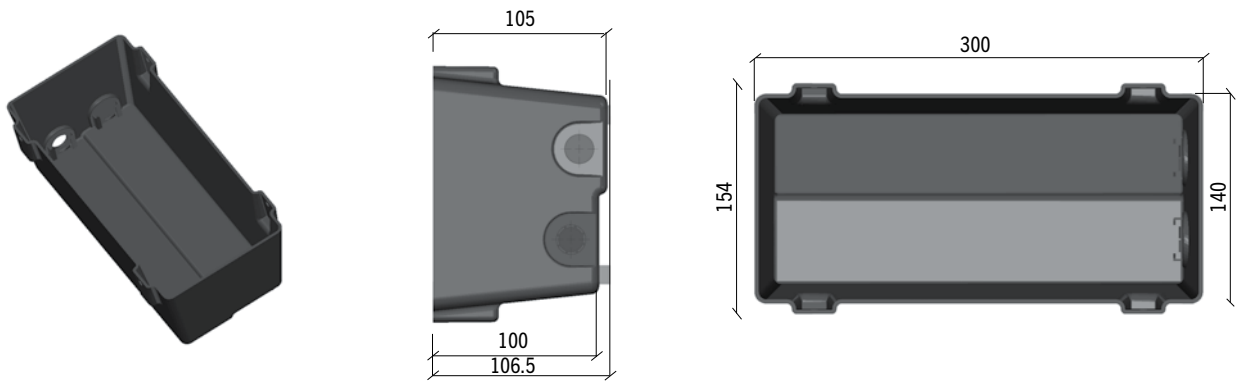

VARMEPATRONER

**VARMEPATRONER
I FORDAMPERBAKKE**

EVAPORATOR TRAY DTHX - SRDTX

Calorflex offers a wide range of evaporator trays made of V0 self-extinguishing plastic and aluminum, which have the aim of collecting the condensate water, which is created during the defrost cycles of refrigerated storage cabinets, refrigerated display cases, fridge counters, etc. Evaporator trays that may be purchased individually without the CPTCx self-regulating cartridge are identified with code DTHx; evaporator trays that may be purchased with self-regulating cartridge heater CPTCx are identified with code SRDTx.

General technical features

- Dimensions: according to table
- Material of plastic trays: polycarbonate resin
- Self-extinguishing properties of plastic trays: compatible with self-extinguishing class V0 according to the UL 94 standard
- Maximum operating temperature of the heater: 180°C
- Maximum operating temperature of the tray: according to table
- Tray capacity: according to table
- Available certifications: EC
- Produced and tested according to the EN60335 standard. Compliance with the 2014/35/EU directive

DTVP0001

DTHP0001

DTHP0003

DTHA0001

DTHA0003

Modelli standard vaschette DTHx - Standard models for trays DTHx

Codice vaschetta DTHx Tray code DTHx	DTVP0001	DTHP0001	DTHP0003	DTHA0001	DTHA0003
Temperatura massima di esercizio <i>Maximum operating temperature</i>	130°C	130°C	130°C	250°C	250°C
Dimensioni mm <i>Dimensions mm</i>	300x37x200	325x200x41	300x154x106,5	300x150x60	280x130x72
Capacità litri <i>Litre capacity</i>	1,65	1,50	2,80	2,40	1,90
Materiale <i>Material</i>	Plastica <i>Plastic</i>	Plastica <i>Plastic</i>	Plastica <i>Plastic</i>	Alluminio <i>Aluminium</i>	Alluminio <i>Aluminium</i>
Installazione <i>Installation</i>	Verticale <i>Vertical</i>	Orizzontale <i>Horizontal</i>	Orizzontale <i>Horizontal</i>	Orizzontale <i>Horizontal</i>	Orizzontale <i>Horizontal</i>