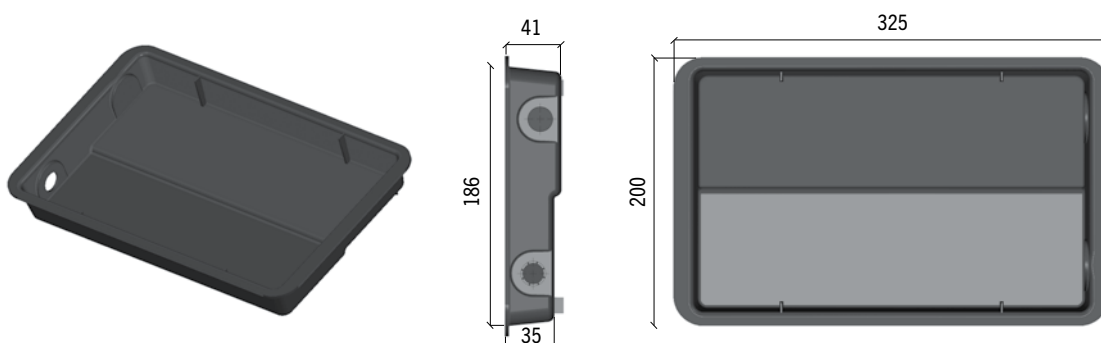

VARMEPATRONER

**VARMEPATRONER
I FORDAMPERBAKKE**

EVAPORATOR TRAY DTHX - SRDTX

Calorflex offers a wide range of evaporator trays made of V0 self-extinguishing plastic and aluminum, which have the aim of collecting the condensate water, which is created during the defrost cycles of refrigerated storage cabinets, refrigerated display cases, fridge counters, etc. Evaporator trays that may be purchased individually without the CPTCx self-regulating cartridge are identified with code DTHx; evaporator trays that may be purchased with self-regulating cartridge heater CPTCx are identified with code SRDTx.

General technical features

- Dimensions: according to table
- Material of plastic trays: polycarbonate resin
- Self-extinguishing properties of plastic trays: compatible with self-extinguishing class V0 according to the UL 94 standard
- Maximum operating temperature of the heater: 180°C
- Maximum operating temperature of the tray: according to table
- Tray capacity: according to table
- Available certifications: EC
- Produced and tested according to the EN60335 standard. Compliance with the 2014/35/EU directive

DTVP0001

DTHP0001

DTHP0003

DTHA0001

DTHA0003

Modelli standard vaschette DTHx - Standard models for trays DTHx

Codice vaschetta DTHx Tray code DTHx	DTVP0001	DTHP0001	DTHP0003	DTHA0001	DTHA0003
Temperatura massima di esercizio <i>Maximum operating temperature</i>	130°C	130°C	130°C	250°C	250°C
Dimensioni mm <i>Dimensions mm</i>	300x37x200	325x200x41	300x154x106,5	300x150x60	280x130x72
Capacità litri <i>Litre capacity</i>	1,65	1,50	2,80	2,40	1,90
Materiale <i>Material</i>	Plastica <i>Plastic</i>	Plastica <i>Plastic</i>	Plastica <i>Plastic</i>	Alluminio <i>Aluminium</i>	Alluminio <i>Aluminium</i>
Installazione <i>Installation</i>	Verticale <i>Vertical</i>	Orizzontale <i>Horizontal</i>	Orizzontale <i>Horizontal</i>	Orizzontale <i>Horizontal</i>	Orizzontale <i>Horizontal</i>