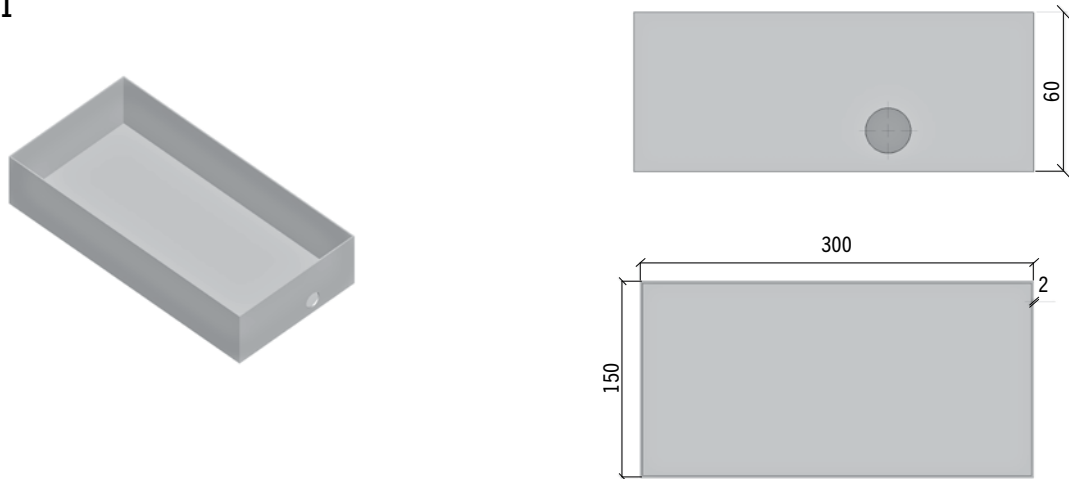

VARMEPATRONER

**VARMEPATRONER
I FORDAMPERBAKKE**

EVAPORATOR TRAY DTHX - SRDTX

Calorflex offers a wide range of evaporator trays made of V0 self-extinguishing plastic and aluminum, which have the aim of collecting the condensate water, which is created during the defrost cycles of refrigerated storage cabinets, refrigerated display cases, fridge counters, etc. Evaporator trays that may be purchased individually without the CPTCx self-regulating cartridge are identified with code DTHx; evaporator trays that may be purchased with self-regulating cartridge heater CPTCx are identified with code SRDTx.

General technical features

- Dimensions: according to table
- Material of plastic trays: polycarbonate resin
- Self-extinguishing properties of plastic trays: compatible with self-extinguishing class V0 according to the UL 94 standard
- Maximum operating temperature of the heater: 180°C
- Maximum operating temperature of the tray: according to table
- Tray capacity: according to table
- Available certifications: EC
- Produced and tested according to the EN60335 standard. Compliance with the 2014/35/EU directive

DTVP0001

DTHP0001

DTHP0003

DTHA0001

DTHA0003

Modelli standard vaschette DTHx - Standard models for trays DTHx

Codice vaschetta DTHx Tray code DTHx	DTVP0001	DTHP0001	DTHP0003	DTHA0001	DTHA0003
Temperatura massima di esercizio <i>Maximum operating temperature</i>	130°C	130°C	130°C	250°C	250°C
Dimensioni mm <i>Dimensions mm</i>	300x37x200	325x200x41	300x154x106,5	300x150x60	280x130x72
Capacità litri <i>Litre capacity</i>	1,65	1,50	2,80	2,40	1,90
Materiale <i>Material</i>	Plastica <i>Plastic</i>	Plastica <i>Plastic</i>	Plastica <i>Plastic</i>	Alluminio <i>Aluminium</i>	Alluminio <i>Aluminium</i>
Installazione <i>Installation</i>	Verticale <i>Vertical</i>	Orizzontale <i>Horizontal</i>	Orizzontale <i>Horizontal</i>	Orizzontale <i>Horizontal</i>	Orizzontale <i>Horizontal</i>